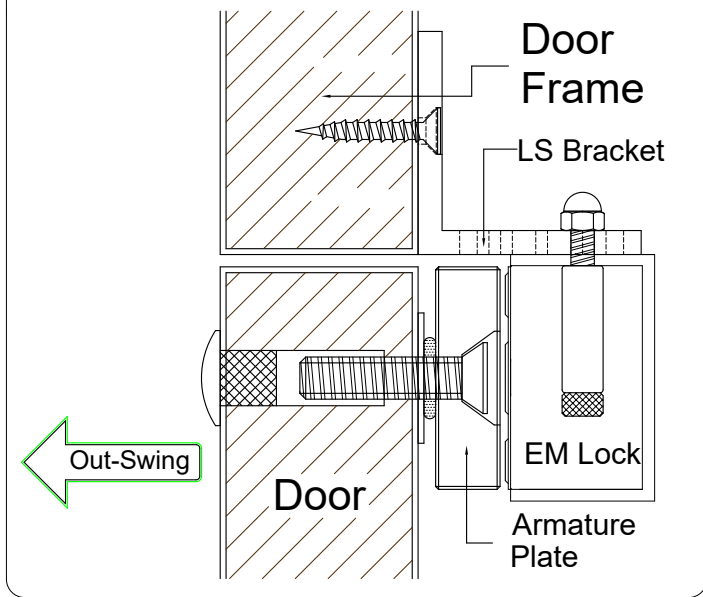

## L-800 Bracket

(Out - Swing Door Application)

### Bracket Application

### Specifications (Unit = mm)