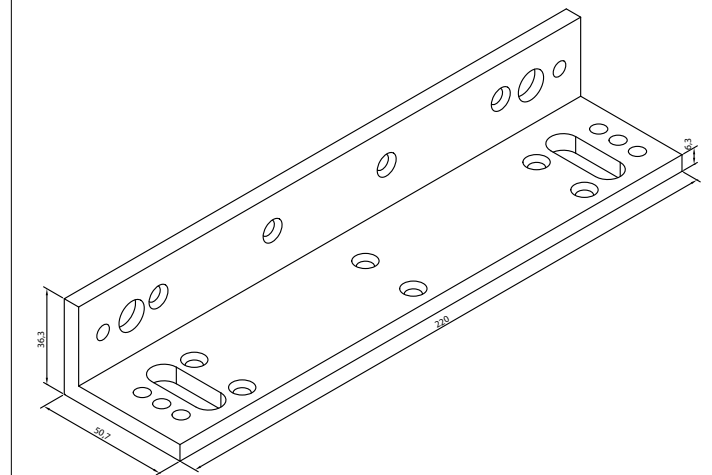

## L-800 Bracket

(Out - Swing Door Application)

### Bracket Application

### Specifications (Unit = mm)